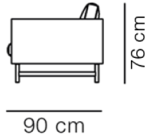

### MODEL

562E - Configuration E, 253 x 174cm

### FABRIC- & LEATHER CONSUMPTION

Fabric: 13.94 m

## DIMENSIONS

Weight: 130 kg

Cbm: 2.14m<sup>3</sup> (0.334 Pcs.)  
149 kg