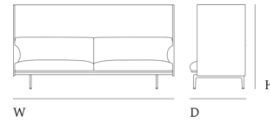

Additional information

A Power Outlet including USB and USB-C charger can be added to the Outline Sofa Series. The Power Outlet is available in an EU, US and UK version. Please note that Muuto does not offer installation of the Power Outlet into any Muuto products.

Outline Highback Sofa 100 3-Seater

Dimensions

SH: 40 cm / 15.7"

Height:	115 cm / 45.3"
Width:	220 cm / 86.8"
Depth:	76 cm / 29.9"
Seat Height:	40 cm / 15.7"
Seat Depth:	54 cm / 21.3"
Armrest Height:	60 cm / 23.6"
Length Between Legs:	171 cm / 67.3"

SH: 45 cm / 17.7"

Height:	120 cm / 47.24"
Width:	220 cm / 86.8"
Depth:	76 cm / 29.9"
Seat Height:	45 cm / 17.7"
Seat Depth:	54 cm / 21.3"
Armrest Height:	60 cm / 23.6"
Length Between Legs:	171 cm / 67.3"