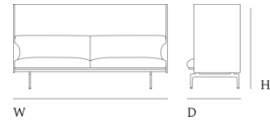

Outline Highback Sofa 100 3-Seater

Dimensions

SH: 40 cm / 15.7"

Height:	115 cm / 45.3"
Width:	220 cm / 86.8"
Depth:	76 cm / 29.9"
Seat Height:	40 cm / 15.7"
Seat Depth:	54 cm / 21.3"
Armrest Height:	60 cm / 23.6"
Length Between Legs:	171 cm / 67.3"

SH: 45 cm / 17.7"

Height:	120 cm / 47.24"
Width:	220 cm / 86.8"
Depth:	76 cm / 29.9"
Seat Height:	45 cm / 17.7"
Seat Depth:	54 cm / 21.3"
Armrest Height:	60 cm / 23.6"
Length Between Legs:	171 cm / 67.3"