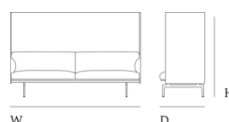

Outline Highback Sofa 120 3-Seater

Dimensions

SH: 40 cm / 15.7"

Height:	115 cm / 45.3"
Width:	220 cm / 86.6"
Depth:	76 cm / 29.9"
Seat Height:	40 cm / 15.75"
Seat Depth:	54 cm / 21.3"
Armrest Height:	60 cm / 23.6"

SH: 45 cm / 17.7"

Width:	220 cm / 86.6"
Depth:	76 cm / 29.9"
Seat Height:	45 cm / 17.7"
Seat Depth:	54 cm / 21.3"
Armrest Height:	60 cm / 23.6"

Made-to-order

This product can be upholstered in the following textiles: Acca, Allure Leather, Balder, Canvas, Clara, Clay, Colline, COM - Leather, COM - Textile, Divina, Divina MD, Divina Melange, Easy Leather, Ecriture, Endure Leather, Fiord, Grace Leather, Hallingdal, Hearth, Illusion Leather, Ocean, Planum, Refine Leather, Remix, Steelcut, Steelcut Trio, Twill Weave, Vancouver, Vidar

Option of Black or Polished Aluminum base for all made-to-order versions. Seat height 45 cm / 17.1" available for Studio and Highback designs.

Upholstery consumption for customers' own material

Textile Upholstery: 14,22 m / 15.55 yds
Leather Upholstery: 32,9 m² / 354.1 ft²