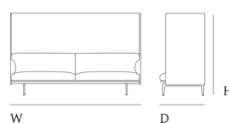

Additional information

A Power Outlet including USB and USB-C charger can be added to the Outline Sofa Series. The Power Outlet is available in an EU, US and UK version. Please note that Muuto does not offer installation of the Power Outlet into any Muuto products.

Outline Highback Sofa 120 3-Seater

Dimensions

SH: 40 cm / 15.7"

Height:	115 cm / 45.3"
Width:	220 cm / 86.6"
Depth:	76 cm / 29.9"
Seat Height:	40 cm / 15.75"
Seat Depth:	54 cm / 21.3"
Armrest Height:	60 cm / 23.6"

SH: 45 cm / 17.7"

Width:	220 cm / 86.6"
Depth:	76 cm / 29.9"
Seat Height:	45 cm / 17.7"
Seat Depth:	54 cm / 21.3"
Armrest Height:	60 cm / 23.6"

Made-to-order

This product can be upholstered in the following textiles: Acca, Allure Leather, Balder, Canvas, Clara, Clay, Colline, COM - Leather, COM - Textile, Divina, Divina MD, Divina Melange, Easy Leather, Ecriture, Endure Leather, Fiord, Grace Leather, Hallingdal, Hearth, Illusion Leather, Ocean, Planum, Refine Leather, Remix, Steelcut, Steelcut Trio, Twill Weave, Vancouver, Vidar