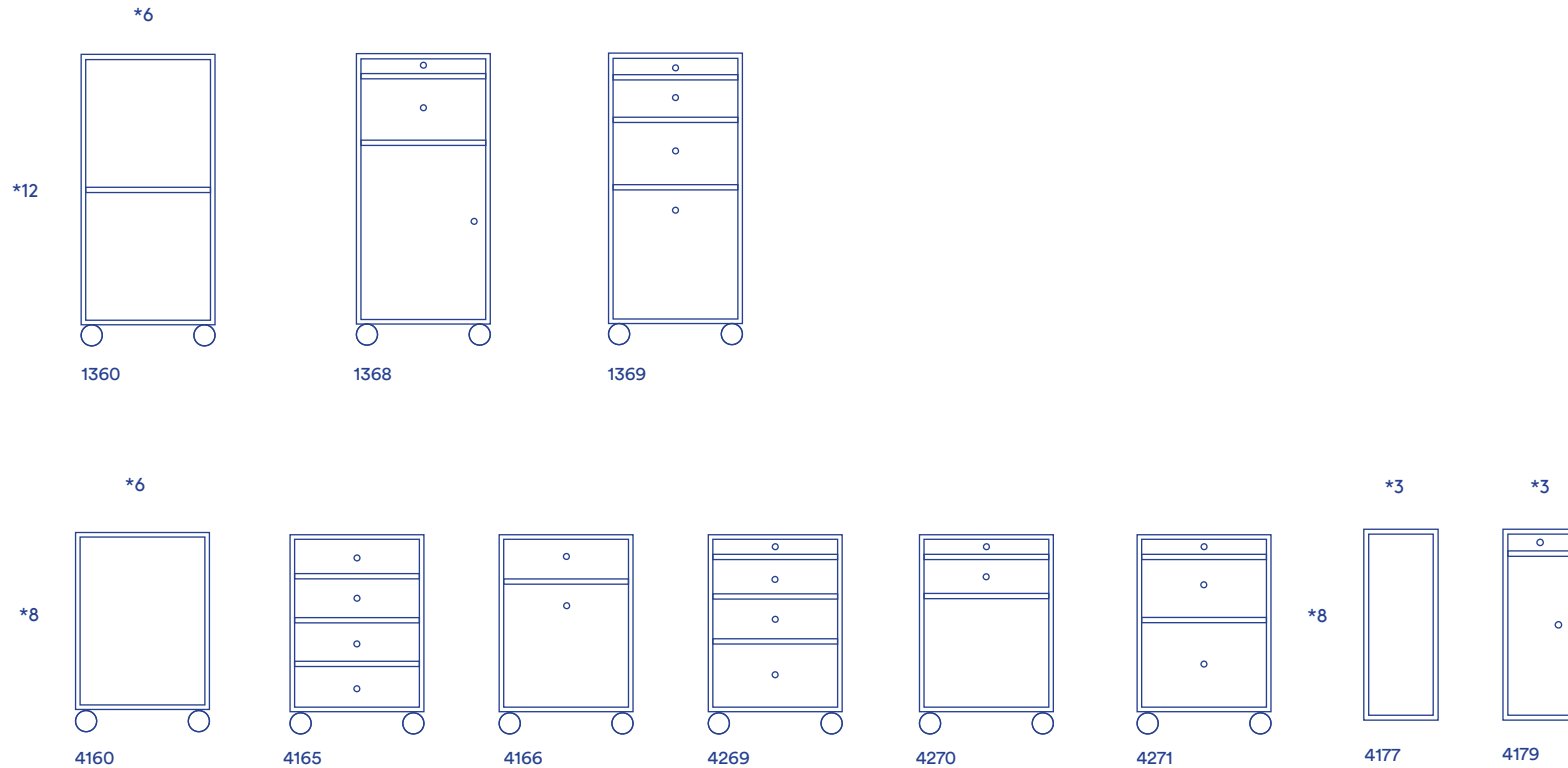

# Sizes

D: 46.8 cm or D: 38 cm

(New and smaller castor (CR70) so the unit can be placed underneath a table in the lowest position)

D: 38 cm  
To be mounted beneath a table top on a metal rail. The metal rail is included and follows the frame colours of the table.

# Sizes

D: 46.8 cm or D: 38 cm

Office units on castor CR70 so the unit can be placed underneath a table in the lowest position)

D: 38 cm

To be mounted beneath the table top on a metal rail. The metal rail is included and follows the frame colour of the table. A L1 lock can be purchased for the unit with door.