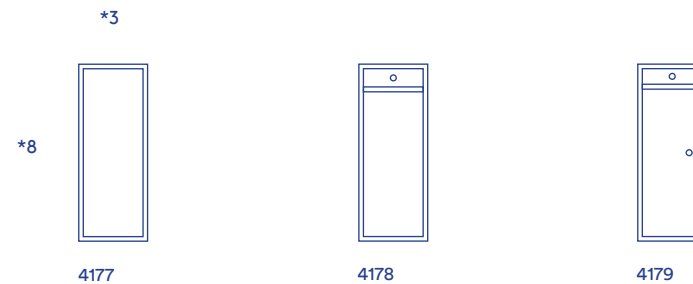

# Sizes

D: 46.8 cm or D: 38 cm

(New and smaller castor (CR70) so the unit can be placed underneath a table in the lowest position)

D: 38 cm  
To be mounted beneath a table top on a metal rail. The metal rail is included and follows the frame colours of the table.

# Sizes

D: 46.8 cm or D: 38 cm

Office units on castor CR70 so the unit can be placed underneath a table in the lowest position)

D: 38 cm

To be mounted beneath the table top on a metal rail. The metal rail is included and follows the frame colour of the table. A L1 lock can be purchased for the unit with door.