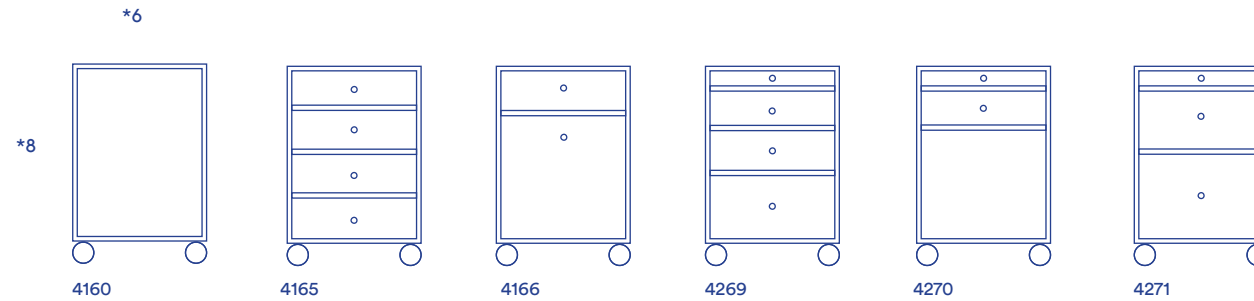

# Sizes

D: 46.8 cm or D: 38 cm

(New and smaller castor (CR70) so the unit can be placed underneath a table in the lowest position)

D: 38 cm  
To be mounted beneath a table top on a metal rail. The metal rail is included and follows the frame colours of the table.

# Sizes

D: 46.8 cm or D: 38 cm

Office units on castor CR70 so the unit can be placed underneath a table in the lowest position)

D: 38 cm

To be mounted beneath the table top on a metal rail. The metal rail is included and follows the frame colour of the table. A L1 lock can be purchased for the unit with door.